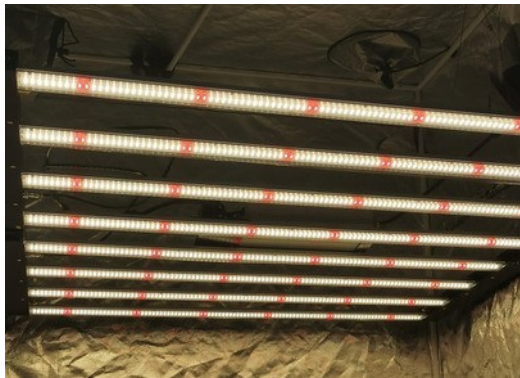

600W LED GROW LIGHT-FOLDABLE

● Features:

- **SLT PRIVATE MOULD**
- Color: Samsung full spectrum white light + Osram 660nm Plant red light, mainly for cannabis lighting.
- High quality UL driver with dimmer knob
- Wide input voltage AC100-277V or dimmable
- Best heat sink to get the best heat dissipation
- Easy to install and operate
- Energy saving, Instant start, NO flickering, NO humming, long service life, increase hemp output.
- 5years warranty

Applications:

- Mainly used for indoor hemp/Cannabis/Marijuana lightings.

● Product Specifications:

Product Name	600W LED Grow Light
Model number	600W-
Power	600W
Input voltage	100-277VAC 50/60Hz
LED Brand	Samsung and Osram (312pcs per bar/6bars)
LED Driver	UL Driver
Lumen	84,000LM
Lumen efficiency	140LM/W
CCT	3500K
CRI	>75
PPF	1500 mol/S
EFF	2.5 mol/J
Color	Full spectrum white light +660nm Plant red light
Coverage	6ft×6ft
Mounting height	≥ 6" (15.2cm) Above canopy
Supplementation time	16-20H/day
PF	>0.95
Lamp size	1085*1000*47mm
Angle	120°
Housing color	White, with 2M plug
Material	Aluminum + PC
IP	IP54 (Indoor using)
Lifespan	>50,000H
N.W	8.0KG/PC
Working Temperature	-37°C~+55°C
Operating Humidity	<95%
Storage Temperature	-40°C~+80°C

● Dimension(mm)

● Spectrum

● **PPFD Distribution:**

600W 6bar PPFD in 6 inch

600W 6bar PPFD in 12 inch

600W 6bar PPFD in 18 inch

600W 6bar PPFD in 24 inch

● Installation