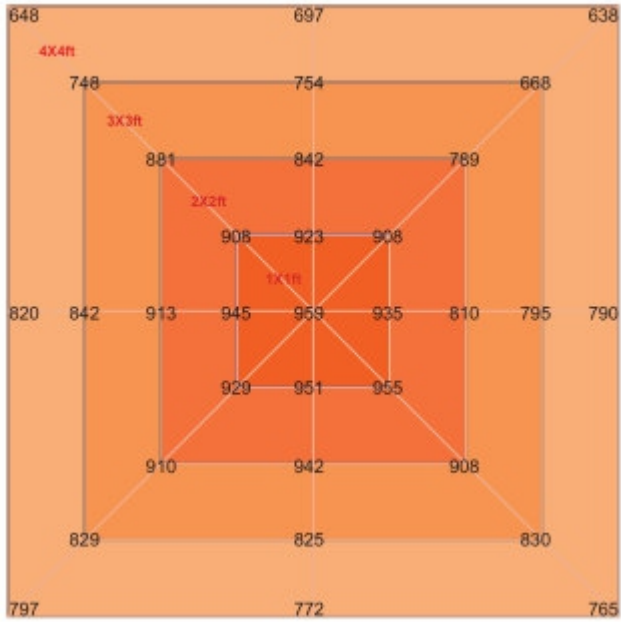

Applications:

- Mainly used for indoor hemp/Cannabis/Marijuana lightings.

● Product Specifications:

Product Name	600W LED Grow Light
Model number	600W-
Power	600W
Input voltage	100-277VAC 50/60Hz
LED Brand	Samsung and Osram (312pcs per bar/6bars)
LED Driver	UL Driver
Lumen	84,000LM
Lumen efficiency	140LM/W
CCT	3500K
CRI	>75
PPF	1500 mol/S
EFF	2.5 mol/J
Color	Full spectrum white light +660nm Plant red light
Coverage	6ft×6ft
Mounting height	≥ 6" (15.2cm) Above canopy
Supplementation time	16-20H/day
PF	>0.95
Lamp size	1085*1000*47mm
Angle	120°
Housing color	White, with 2M plug
Material	Aluminum + PC
IP	IP54 (Indoor using)
Lifespan	>50,000H
N.W	8.0KG/PC
Working Temperature	-37°C~+55°C
Operating Humidity	<95%
Storage Temperature	-40°C~+80°C

● Dimension(mm)

● Spectrum

● **PPFD Distribution:**

600W 6bar PPFD in 6 inch

600W 6bar PPFD in 12 inch

600W 6bar PPFD in 18 inch

600W 6bar PPFD in 24 inch

● Installation