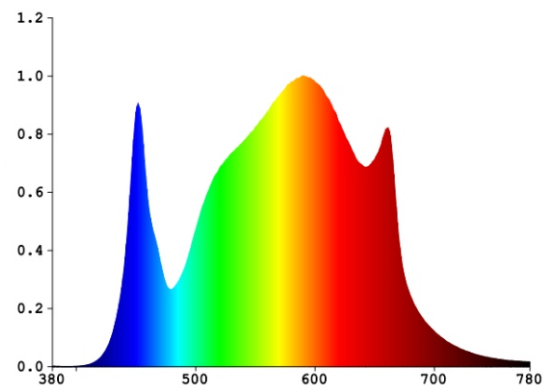

● Product Specifications:

Product Name	600W LED Grow Light
Model number	600W-
Power	600W
Input voltage	100-277VAC 50/60Hz
LED Brand	Samsung and Osram (312pcs per bar/6bars)
LED Driver	UL Driver
Lumen	84,000LM
Lumen efficiency	140LM/W
CCT	3500K
CRI	>75
PPF	1500 mol/S
EFF	2.5 mol/J
Color	Full spectrum white light +660nm Plant red light
Coverage	6ft×6ft
Mounting height	≥ 6" (15.2cm) Above canopy
Supplementation time	16-20H/day
PF	>0.95
Lamp size	1085*1000*47mm
Angle	120°
Housing color	White, with 2M plug
Material	Aluminum + PC
IP	IP54 (Indoor using)
Lifespan	>50,000H
N.W	8.0KG/PC
Working Temperature	-37°C~+55°C
Operating Humidity	<95%
Storage Temperature	-40°C~+80°C

● Dimension(mm)

● Spectrum