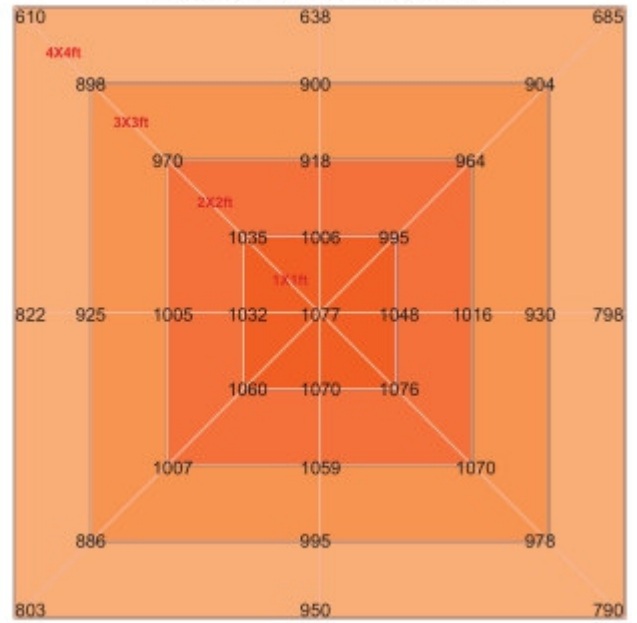

Applications:

- Mainly used for indoor hemp/Cannabis/Marijuana lightings.

● Product Specifications:

Product Name	600W LED Grow Light
Model number	600W-
Power	600W
Input voltage	100-277VAC 50/60Hz
LED Brand	Samsung and Osram (312pcs per bar/6bars)
LED Driver	UL Driver
Lumen	84,000LM
Lumen efficiency	140LM/W
CCT	3500K
CRI	>75
PPF	1500 mol/S
EFF	2.5 mol/J
Color	Full spectrum white light +660nm Plant red light
Coverage	6ft×6ft
Mounting height	≥ 6" (15.2cm) Above canopy
Supplementation time	16-20H/day
PF	>0.95
Lamp size	1085*1000*47mm
Angle	120°
Housing color	White, with 2M plug
Material	Aluminum + PC
IP	IP54 (Indoor using)
Lifespan	>50,000H
N.W	8.0KG/PC
Working Temperature	-37°C~+55°C
Operating Humidity	<95%
Storage Temperature	-40°C~+80°C

● Dimension(mm)

● Spectrum

● **PPFD Distribution:**

600W 6bar PPFD in 6 inch

600W 6bar PPFD in 12 inch

600W 6bar PPFD in 18 inch

600W 6bar PPFD in 24 inch

● Installation