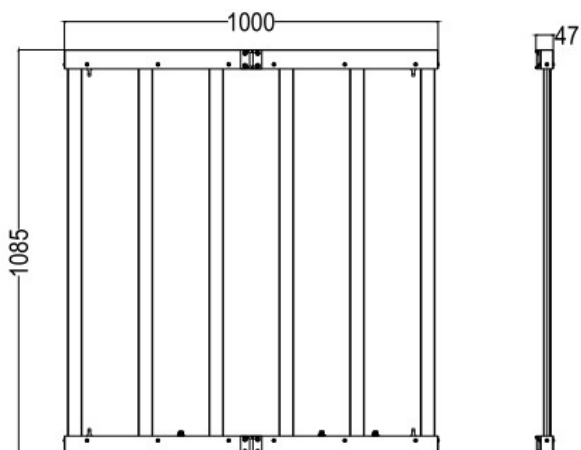

600W LED GROW LIGHT-FOLDABLE

● Features:

- **SLT PRIVATE MOULD**
- Color: Samsung full spectrum white light + Osram 660nm Plant red light, mainly for cannabis lighting.
- High quality UL driver with dimmer knob
- Wide input voltage AC100-277V or dimmable
- Best heat sink to get the best heat dissipation
- Easy to install and operate
- Energy saving, Instant start, NO flickering, NO humming, long service life, increase hemp output.
- 5years warranty

Applications:

- Mainly used for indoor hemp/Cannabis/Marijuana lightings.

● Product Specifications:

Product Name	600W LED Grow Light
Model number	600W-
Power	600W
Input voltage	100-277VAC 50/60Hz
LED Brand	Samsung and Osram (312pcs per bar/6bars)
LED Driver	UL Driver
Lumen	84,000LM
Lumen efficiency	140LM/W
CCT	3500K
CRI	>75
PPF	1500 mol/S
EFF	2.5 mol/J
Color	Full spectrum white light +660nm Plant red light
Coverage	6ft×6ft
Mounting height	≥ 6" (15.2cm) Above canopy
Supplementation time	16-20H/day
PF	>0.95
Lamp size	1085*1000*47mm
Angle	120°
Housing color	White, with 2M plug
Material	Aluminum + PC
IP	IP54 (Indoor using)
Lifespan	>50,000H
N.W	8.0KG/PC
Working Temperature	-37°C~+55°C
Operating Humidity	<95%
Storage Temperature	-40°C~+80°C

● Dimension(mm)

● Spectrum

● **PPFD Distribution:**

600W 6bar PPFD in 6 inch

600W 6bar PPFD in 12 inch

600W 6bar PPFD in 18 inch

600W 6bar PPFD in 24 inch

● Installation