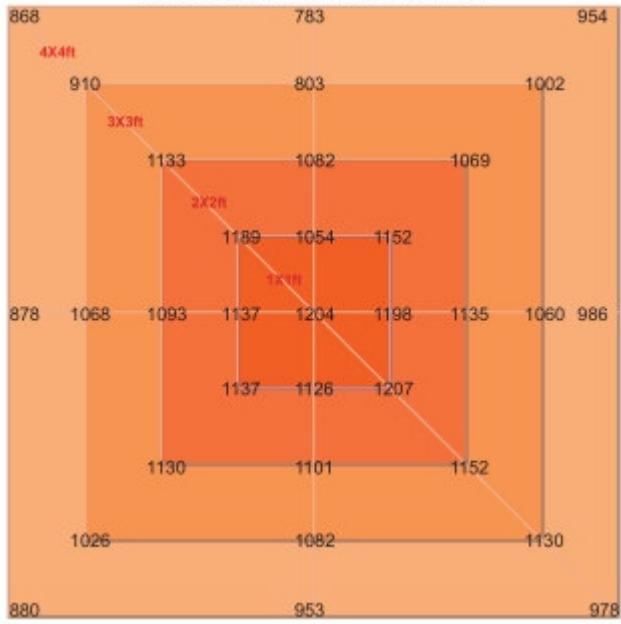

Applications:

- Mainly used for indoor hemp/Cannabis/Marijuana lightings.

● Product Specifications:

Product Name	600W LED Grow Light
Model number	600W-
Power	600W
Input voltage	100-277VAC 50/60Hz
LED Brand	Samsung and Osram (312pcs per bar/6bars)
LED Driver	UL Driver
Lumen	84,000LM
Lumen efficiency	140LM/W
CCT	3500K
CRI	>75
PPF	1500 mol/S
EFF	2.5 mol/J
Color	Full spectrum white light +660nm Plant red light
Coverage	6ft×6ft
Mounting height	≥ 6" (15.2cm) Above canopy
Supplementation time	16-20H/day
PF	>0.95
Lamp size	1085*1000*47mm
Angle	120°
Housing color	White, with 2M plug
Material	Aluminum + PC
IP	IP54 (Indoor using)
Lifespan	>50,000H
N.W	8.0KG/PC
Working Temperature	-37°C~+55°C
Operating Humidity	<95%
Storage Temperature	-40°C~+80°C

● Dimension(mm)

● Spectrum

● **PPFD Distribution:**

600W 6bar PPFD in 6 inch

600W 6bar PPFD in 12 inch

600W 6bar PPFD in 18 inch

600W 6bar PPFD in 24 inch

● Installation