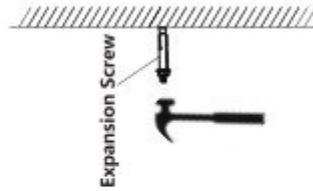

Applications:

- Mainly used for indoor hemp/Cannabis/Marijuana lightings.

● Product Specifications:

Product Name	600W LED Grow Light
Model number	600W-
Power	600W
Input voltage	100-277VAC 50/60Hz
LED Brand	Samsung and Osram (312pcs per bar/6bars)
LED Driver	UL Driver
Lumen	84,000LM
Lumen efficiency	140LM/W
CCT	3500K
CRI	>75
PPF	1500 mol/S
EFF	2.5 mol/J
Color	Full spectrum white light +660nm Plant red light
Coverage	6ft×6ft
Mounting height	≥ 6" (15.2cm) Above canopy
Supplementation time	16-20H/day
PF	>0.95
Lamp size	1085*1000*47mm
Angle	120°
Housing color	White, with 2M plug
Material	Aluminum + PC
IP	IP54 (Indoor using)
Lifespan	>50,000H
N.W	8.0KG/PC
Working Temperature	-37°C~+55°C
Operating Humidity	<95%
Storage Temperature	-40°C~+80°C

● Dimension(mm)

● Spectrum

● **PPFD Distribution:**

600W 6bar PPFD in 6 inch

600W 6bar PPFD in 12 inch

600W 6bar PPFD in 18 inch

600W 6bar PPFD in 24 inch

● Installation

■ Installation Instruction

1.Lamp Fasten and Wire

1. Drill holes in the ceiling.

2. Place the expansion screw into the ceiling.

3. Install the lifting rope to the ceiling.

4. Hang the lamp to the lifting rope.