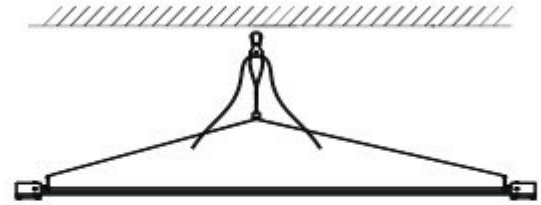

Applications:

- Mainly used for indoor hemp/Cannabis/Marijuana lightings.

● Product Specifications:

Product Name	600W LED Grow Light
Model number	600W-
Power	600W
Input voltage	100-277VAC 50/60Hz
LED Brand	Samsung and Osram (312pcs per bar/6bars)
LED Driver	UL Driver
Lumen	84,000LM
Lumen efficiency	140LM/W
CCT	3500K
CRI	>75
PPF	1500 mol/S
EFF	2.5 mol/J
Color	Full spectrum white light +660nm Plant red light
Coverage	6ft×6ft
Mounting height	≥ 6" (15.2cm) Above canopy
Supplementation time	16-20H/day
PF	>0.95
Lamp size	1085*1000*47mm
Angle	120°
Housing color	White, with 2M plug
Material	Aluminum + PC
IP	IP54 (Indoor using)
Lifespan	>50,000H
N.W	8.0KG/PC
Working Temperature	-37°C~+55°C
Operating Humidity	<95%
Storage Temperature	-40°C~+80°C

■ Installation Instruction

1.Lamp Fasten and Wire

1. Drill holes in the ceiling.

2. Place the expansion screw into the ceiling.

3. Install the lifting rope to the ceiling.

4. Hang the lamp to the lifting rope.

5. Put the driver on the middle top of lamp.
Connect the plug between lamp and driver,
notice: connector male plug arrow
is aligned with the female plug arrow.

Please tear the film before lighting up.

AC 100-277V