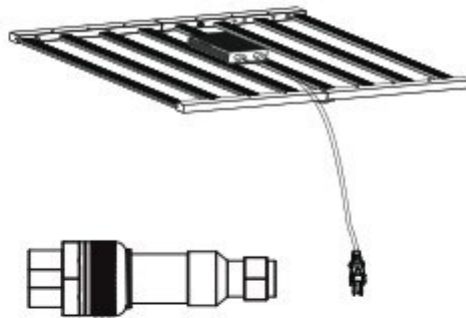

600W LED GROW LIGHT-FOLDABLE

● Features:

- **SLT PRIVATE MOULD**
- Color: Samsung full spectrum white light + Osram 660nm Plant red light, mainly for cannabis lighting.
- High quality UL driver with dimmer knob
- Wide input voltage AC100-277V or dimmable
- Best heat sink to get the best heat dissipation
- Easy to install and operate
- Energy saving, Instant start, NO flickering, NO humming, long service life, increase hemp output.
- 5years warranty

Applications:

- Mainly used for indoor hemp/Cannabis/Marijuana lightings.

● Product Specifications:

Product Name	600W LED Grow Light
Model number	600W-
Power	600W
Input voltage	100-277VAC 50/60Hz
LED Brand	Samsung and Osram (312pcs per bar/6bars)
LED Driver	UL Driver
Lumen	84,000LM
Lumen efficiency	140LM/W
CCT	3500K
CRI	>75
PPF	1500 mol/S
EFF	2.5 mol/J
Color	Full spectrum white light +660nm Plant red light
Coverage	6ft×6ft
Mounting height	≥ 6" (15.2cm) Above canopy
Supplementation time	16-20H/day
PF	>0.95
Lamp size	1085*1000*47mm
Angle	120°
Housing color	White, with 2M plug
Material	Aluminum + PC
IP	IP54 (Indoor using)
Lifespan	>50,000H
N.W	8.0KG/PC
Working Temperature	-37°C~+55°C
Operating Humidity	<95%
Storage Temperature	-40°C~+80°C

■ Installation Instruction

1.Lamp Fasten and Wire

1. Drill holes in the ceiling.

2. Place the expansion screw into the ceiling.

3. Install the lifting rope to the ceiling.

4. Hang the lamp to the lifting rope.

5. Put the driver on the middle top of lamp.
Connect the plug between lamp and driver,
notice: connector male plug arrow
is aligned with the female plug arrow.

Please tear the film before lighting up.

AC 100-277V