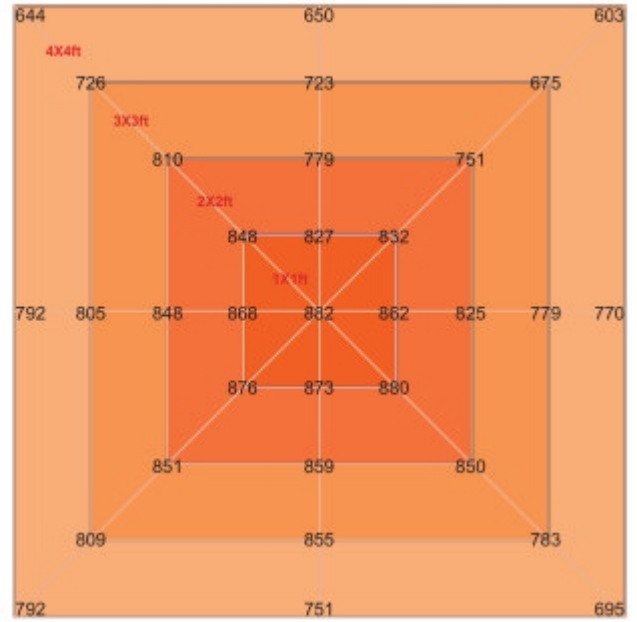

Applications:

- Mainly used for indoor hemp/Cannabis/Marijuana lightings.

● Product Specifications:

Product Name	600W LED Grow Light
Model number	600W-
Power	600W
Input voltage	100-277VAC 50/60Hz
LED Brand	Samsung and Osram (312pcs per bar/6bars)
LED Driver	UL Driver
Lumen	84,000LM
Lumen efficiency	140LM/W
CCT	3500K
CRI	>75
PPF	1500 mol/S
EFF	2.5 mol/J
Color	Full spectrum white light +660nm Plant red light
Coverage	6ft×6ft
Mounting height	≥ 6" (15.2cm) Above canopy
Supplementation time	16-20H/day
PF	>0.95
Lamp size	1085*1000*47mm
Angle	120°
Housing color	White, with 2M plug
Material	Aluminum + PC
IP	IP54 (Indoor using)
Lifespan	>50,000H
N.W	8.0KG/PC
Working Temperature	-37°C~+55°C
Operating Humidity	<95%
Storage Temperature	-40°C~+80°C

● Dimension(mm)

● Spectrum

● **PPFD Distribution:**

600W 6bar PPFD in 6 inch

600W 6bar PPFD in 12 inch

600W 6bar PPFD in 18 inch

600W 6bar PPFD in 24 inch

● Installation