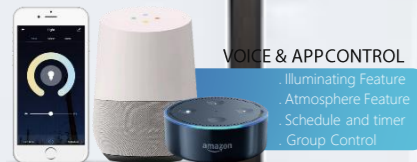

### Luna Series

- Simple Look & Good Look
- Quick and Easy Installation.
- PC material, Fire Rating: V0 IP50
- 5-CCT Switchable
- Smart Control