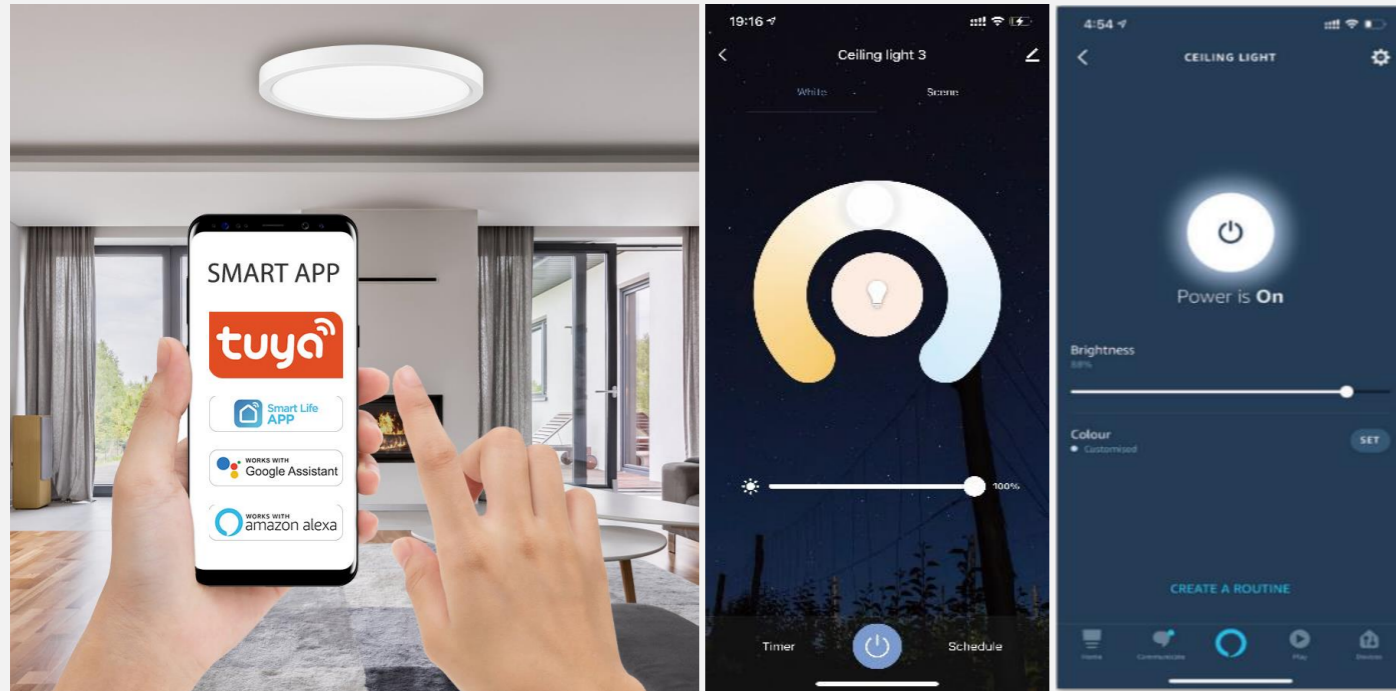

CCT Switchable

NIGHT/MOOD LIGHT Design

Smart Control

## APP Control

Via Smart Light & Tuya APP by WIFI Work with Alexa & Google Assistant APP