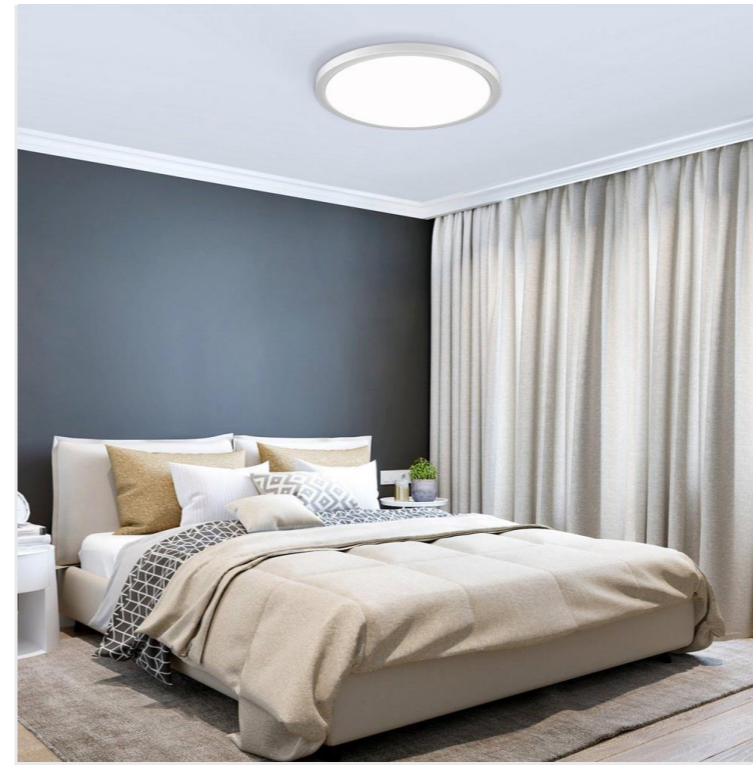

■ B: 5-CCT with Night/Mood Light

- WARM WHITE (2700K)
- SOFT WHITE (3000K)
- NEUTRAL WHITE (3500K)
- BRIGHT WHITE (4000K)
- DAYLIGHT (5000K)

■ W1: WIFI Smart 2700-6500K Adjustable

■ W2: WIFI Smart with RGB Night/Mood Light