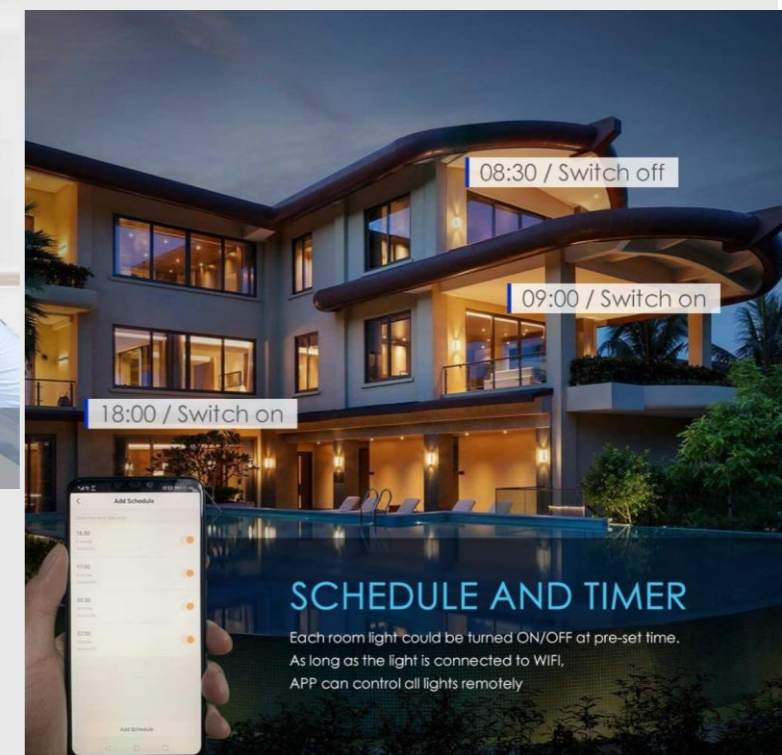

■ B: 5-CCT with Night/Mood Light

- WARM WHITE (2700K)
- SOFT WHITE (3000K)
- NEUTRAL WHITE (3500K)
- BRIGHT WHITE (4000K)
- DAYLIGHT (5000K)

■ W1: WIFI Smart 2700-6500K Adjustable

■ W2: WIFI Smart with RGB Night/Mood Light

## APP Control

Via Smart Light & Tuya APP by WIFI Work with Alexa & Google Assistant APP