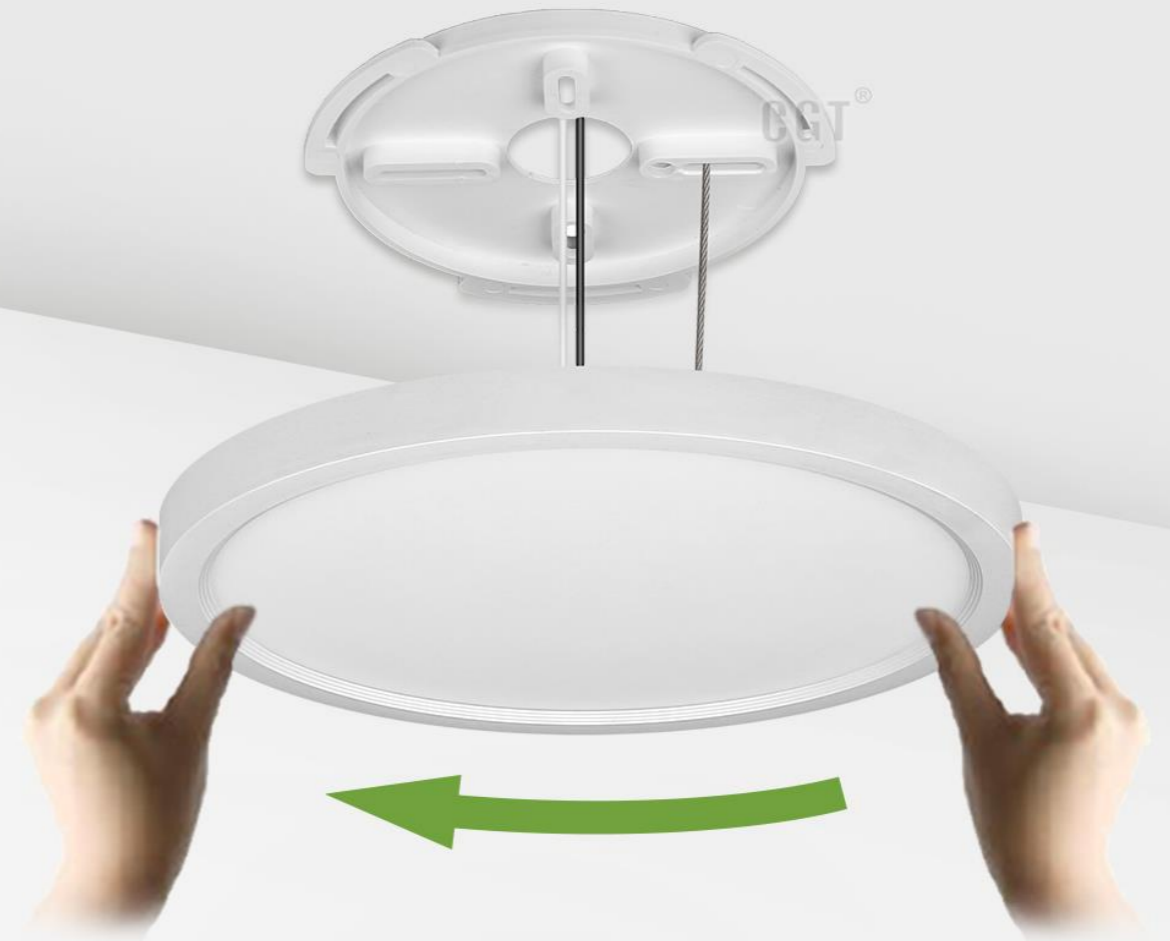

SMART

LED Ceiling Light

Luna Series

- Simple Look & Good Look
- Quick and Easy Installation.
- PC material, Fire Rating: V0 IP50
- 5-CCT Switchable
- Smart Control

Quick and Easy Installation