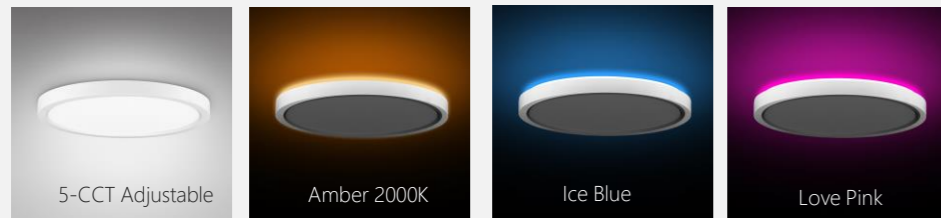

TYPE B: 5-CCT Switchable with Night/Mood Light

Flip wall switch/
dimmer switch
ON/OFF/ON under
3 seconds to change
mode Main Light and
Night Light

Model No.	Power	Volt	Main Light	Night Light	Lumens	CRI	Dim
CP12-5CT-B	24W+4W	120Vac	5-CCT	Amber/Blue/Pink	2400lm	80+	Dim
CP16-5CT-B	32W+4W	120Vac	5-CCT	Amber/Blue/Pink	3520lm	80+	Dim
CP12-xxx-B	24W+4W	120Vac	Single	Amber/Blue/Pink	2400lm	80+	Dim
CP16-xxx-B	32W+4W	120Vac	Single	Amber/Blue/Pink	3520lm	80+	Dim

Package Information

Model No.	QTY/CTN	G.W	CTN Size	CBM	QTY/20GP	QTY/40GP
12"-24W	14	15kg	61.5x33.5x33.5cm	0.057	7800	18000
16"-32W	12	18kg	52x42.5x43cm	0.095	3500	8500