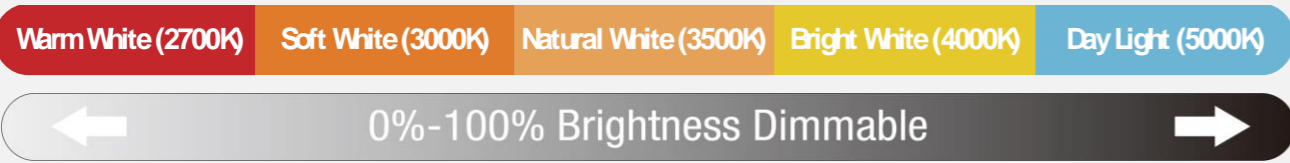

TYPE A: 5-CCT Switchable or Single Color Temperature