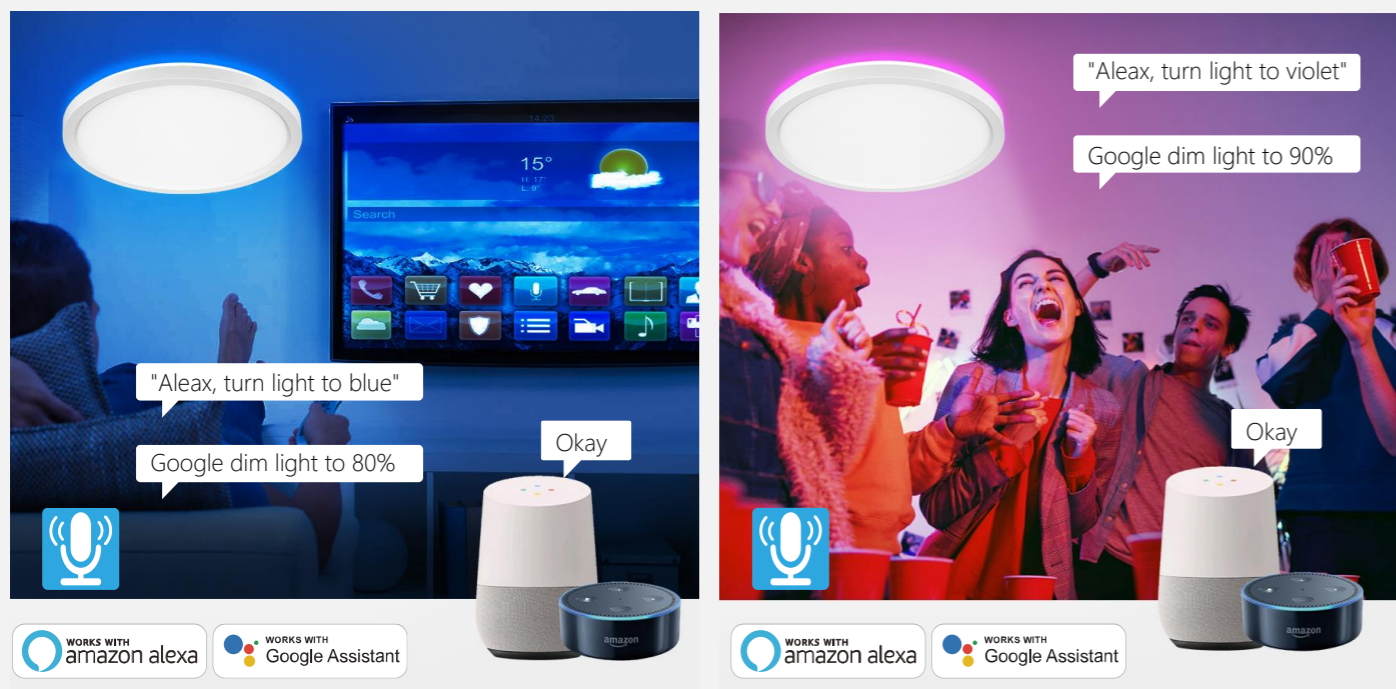

## APP Control

Via Smart Light & Tuya APP by WIFI Work with Alexa & Google Assistant APP

## Voice control

Compatible with Amazon Alexa & Google Assistant