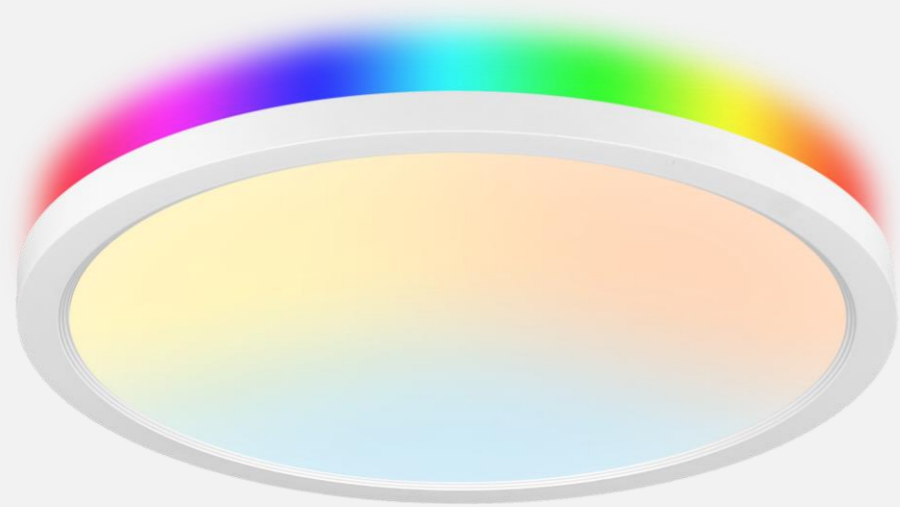

TYPE W2: WIFI Smart with RGB Night/Mood Light

Main Light