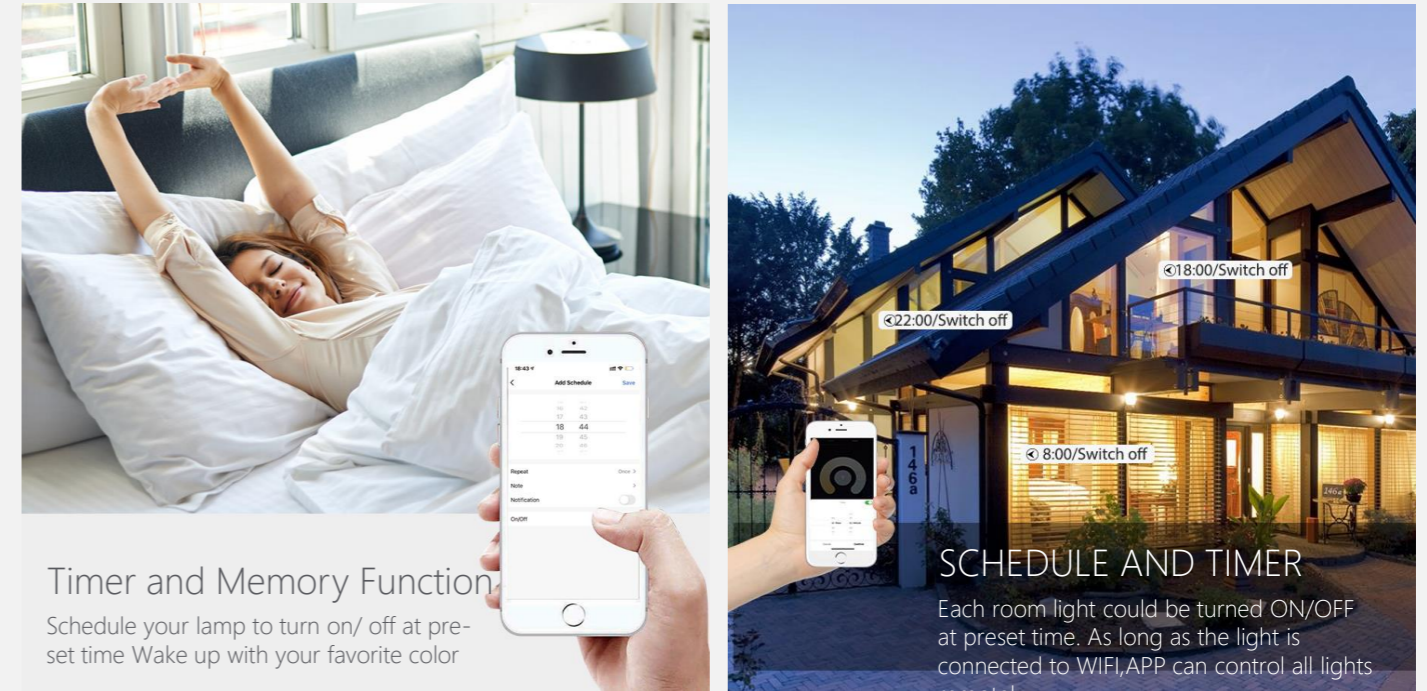

Set schedule or timer

Automate lamp with Schedules or Timer